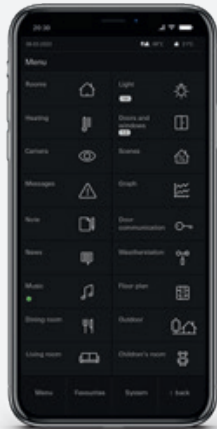

Gira / Smart Home

Find out more.

Gira System 3000

⊕ Highlights touch top unit

Control lighting and blinds intuitively.

Simple operation by touch or swiping motion.

Call up your favourite settings via the memory function.

Dimmed light reduces energy consumption and extends the service life of the light sources.

Gira IP flush-mounted radio

⊕ Highlights

WLAN radio, music player and alarm in one.

Simply set up and operate by app.

Receive stations from all over the world.

Create your own list of favourites.

Switch on and off in the same way as the lighting control.

Suitable for all Gira System 55 design lines.

Find out more.

Gira apps

Control building technology with a mobile device from anywhere in the house or even when on the move.

Download
Gira apps and
try out the
demo version.

Gira
Home Server App

Gira
Smart Home App

Gira
System 3000 App