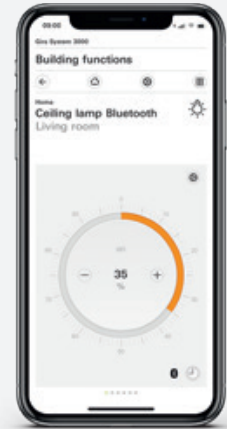

Receive stations from all over the world.

Create your own list of favourites.

Switch on and off in the same way as the lighting control.

Suitable for all Gira System 55 design lines.

Find out more.

Gira apps

Control building technology with a mobile device from anywhere in the house or even when on the move.

Download
Gira apps and
try out the
demo version.

Gira
Home Server App

Gira
Smart Home App

Gira
System 3000 App

eNet
Smart Home App

Gira
KeylessIn App

Gira
DCS mobile App

Doesn't long-term climate protection need short-term goals?

We are doing our bit to achieve the target of 1.5 degrees Celsius. We therefore continuously measure and reduce our CO₂ emissions. Our climate journey is an integral part of our corporate strategy.