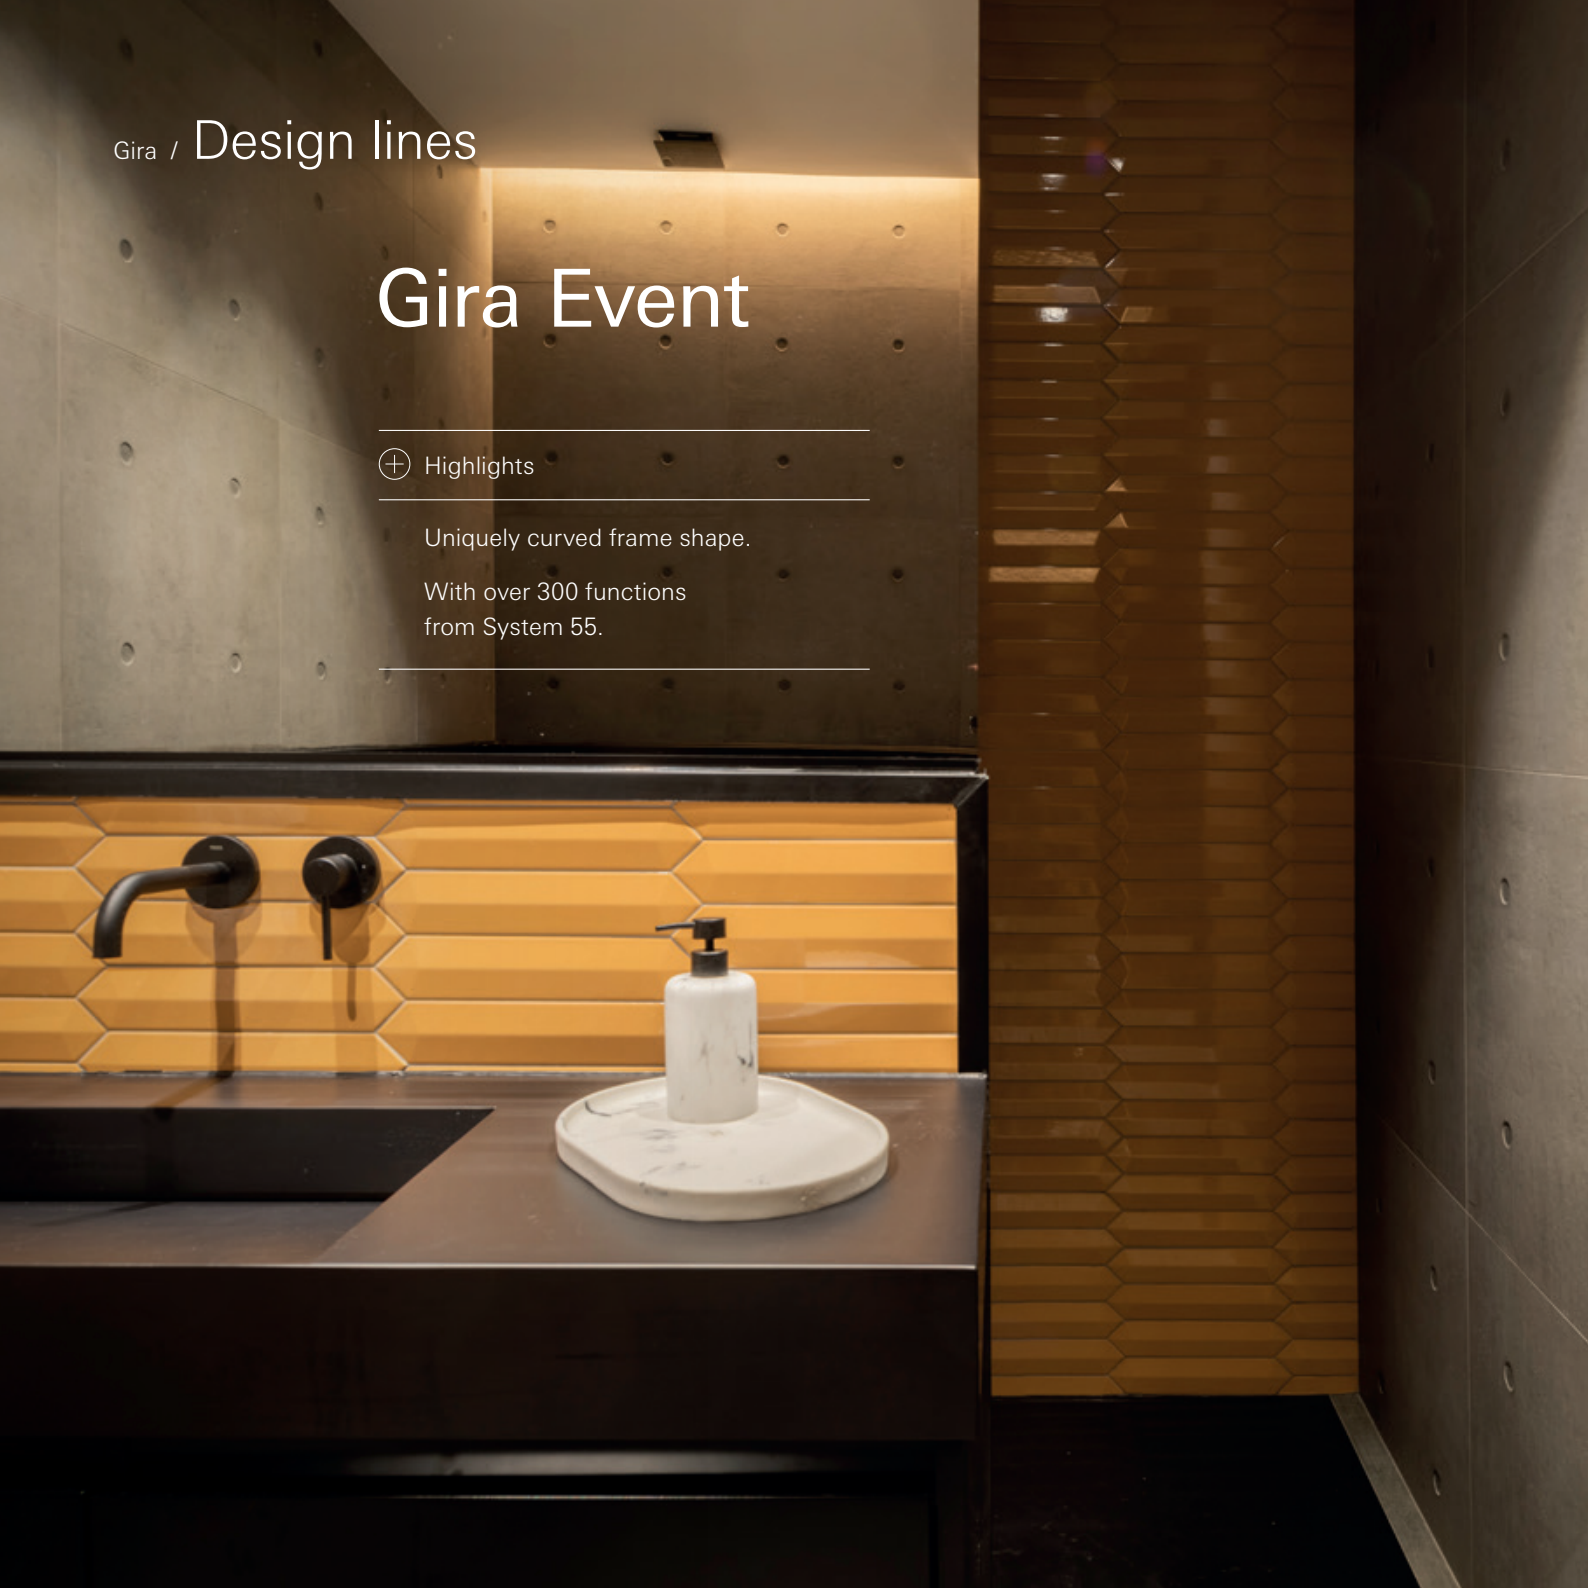

Find out more.

Gira / Design lines

Gira Event

⊕ Highlights

Uniquely curved frame shape.

With over 300 functions
from System 55.

Find out more.

Gira / Design lines

Gira E3

⊕ Highlights

Round design idiom.

Soft touch surface offers an easy-care, silk matt appearance.

Six subtle shades,
11 colour combinations.

With over 300 functions
from System 55.

Find out more.

Gira / Design lines