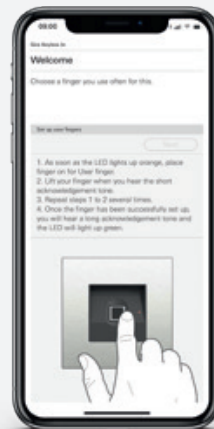

Gira
KeylessIn App