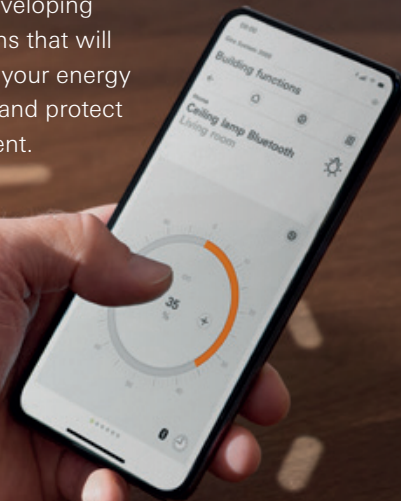

Gira Smart Home: The first choice for connected living.

Tomorrow's homes will combine smart technology with emotion. Because security, convenience and a sense of well-being are important components.

Gira is also developing smart functions that will help optimise your energy consumption and protect the environment.