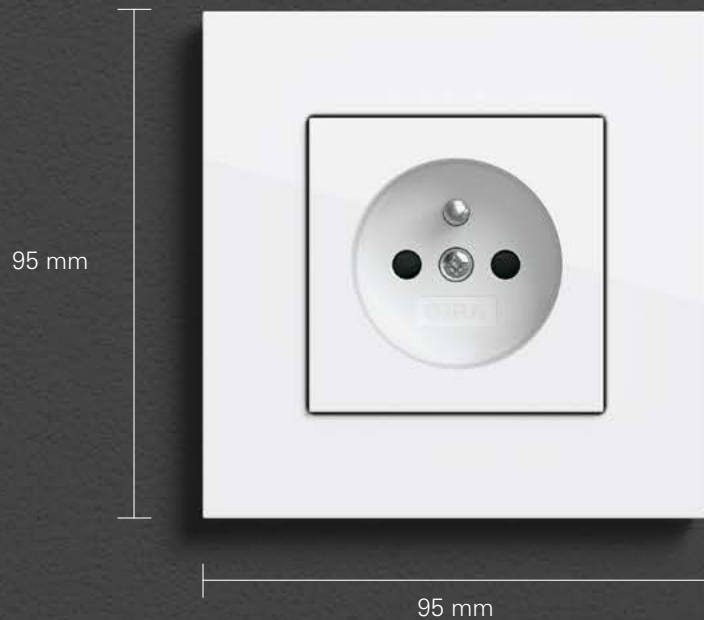

Top:
Pushbutton sensor 4 for Gira One and KNX, 2-gang variant in aluminium pure white matt.

Bottom:
Gira SCHUCKO socket outlet with Gira Esprit in aluminium pure white matt (lacquered)