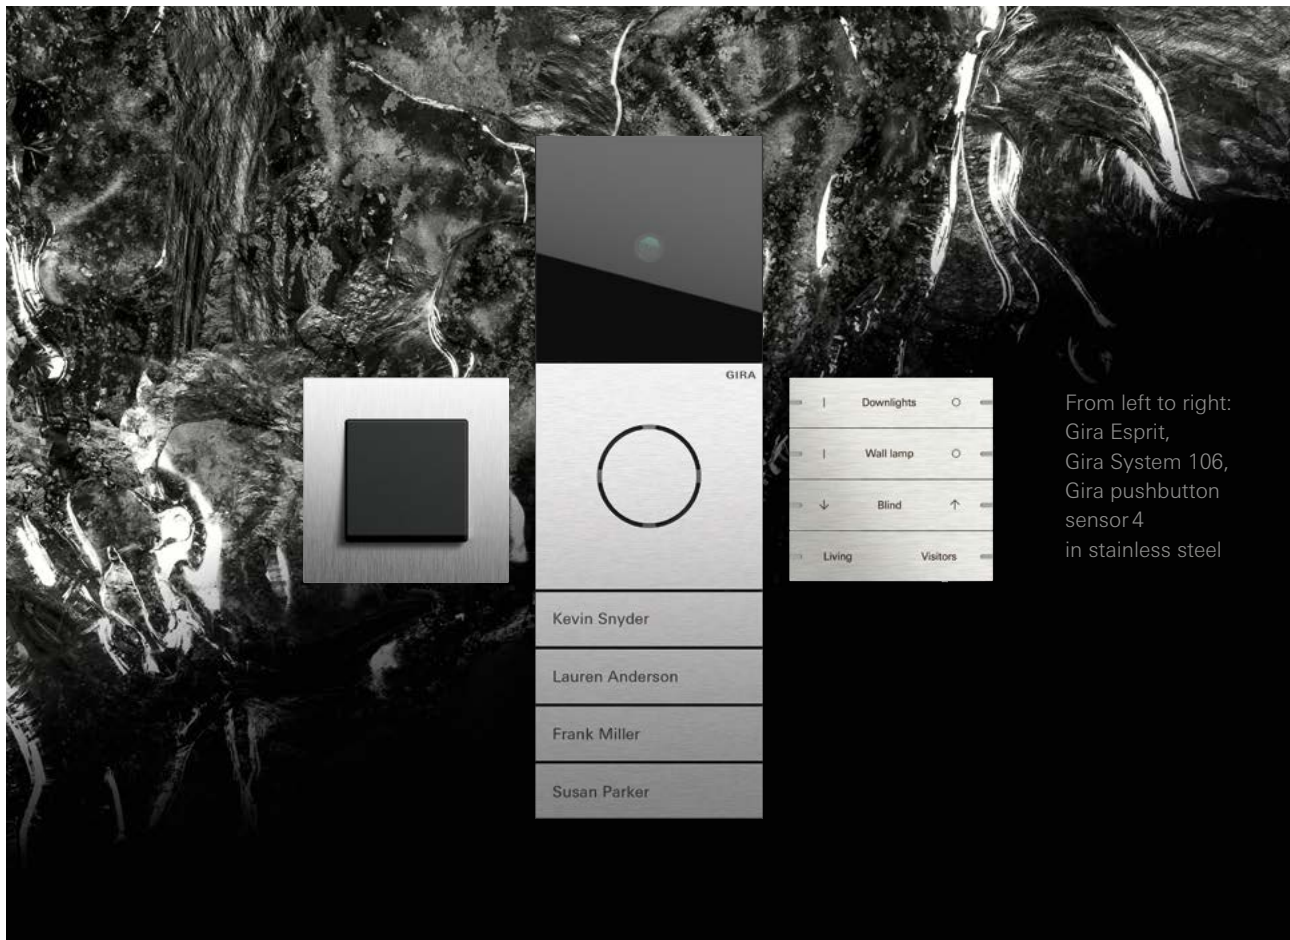

Stainless steel – literally out of this world.

Steel was first extracted from meteorites around 5000 years ago in Egypt. In addition to its distinctive technical appearance and the cool elegance and class that it exudes, stainless steel also offers benefits for everyday use. It is durable, dimensionally stable, hygienic and easy to maintain.

The final touch

The Gira design frame is made from stainless steel 1.4301 V2A. They are produced by means of high-quality casting processes. Each frame is therefore precision-made. The surface is brushed and electrochemically passivated. Gira's stainless steel products are not only aesthetically pleasing and elegant, they are also water and steam resistant, durable, non-magnetic, non-heat-conductive and recyclable.