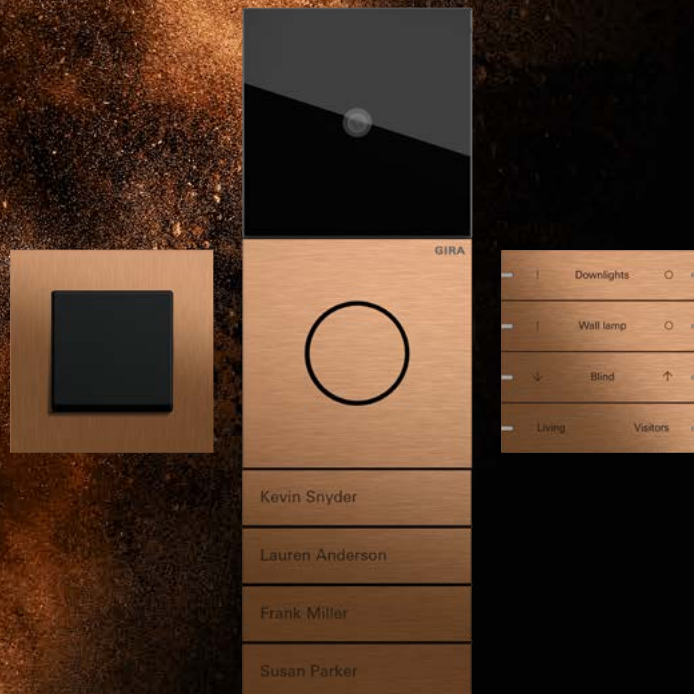

Bronze – traditional and contemporary elegance.

Everything that we regard as visionary and that has remained unchanged to this day was made from bronze.

From left to right:
Gira Esprit,
Gira System 106, Gira
pushbutton sensor 4 in
Bronze PVD

Futuristic technology

The process that Gira uses to enhance its bronze coloured switches is nothing short of visionary. We use PVD (Physical Vapour Deposition), a technique used in the aerospace industry, to produce a high-quality and precise material coating. This process results in high-quality bronze with a particularly smooth and brilliant finish.