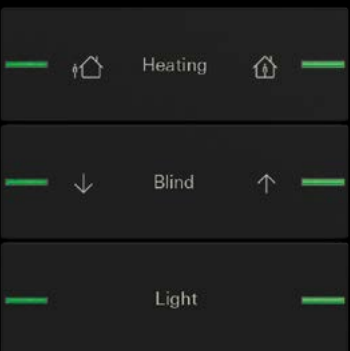

01

05

09

02

06

10

03

07

11

04

08

12