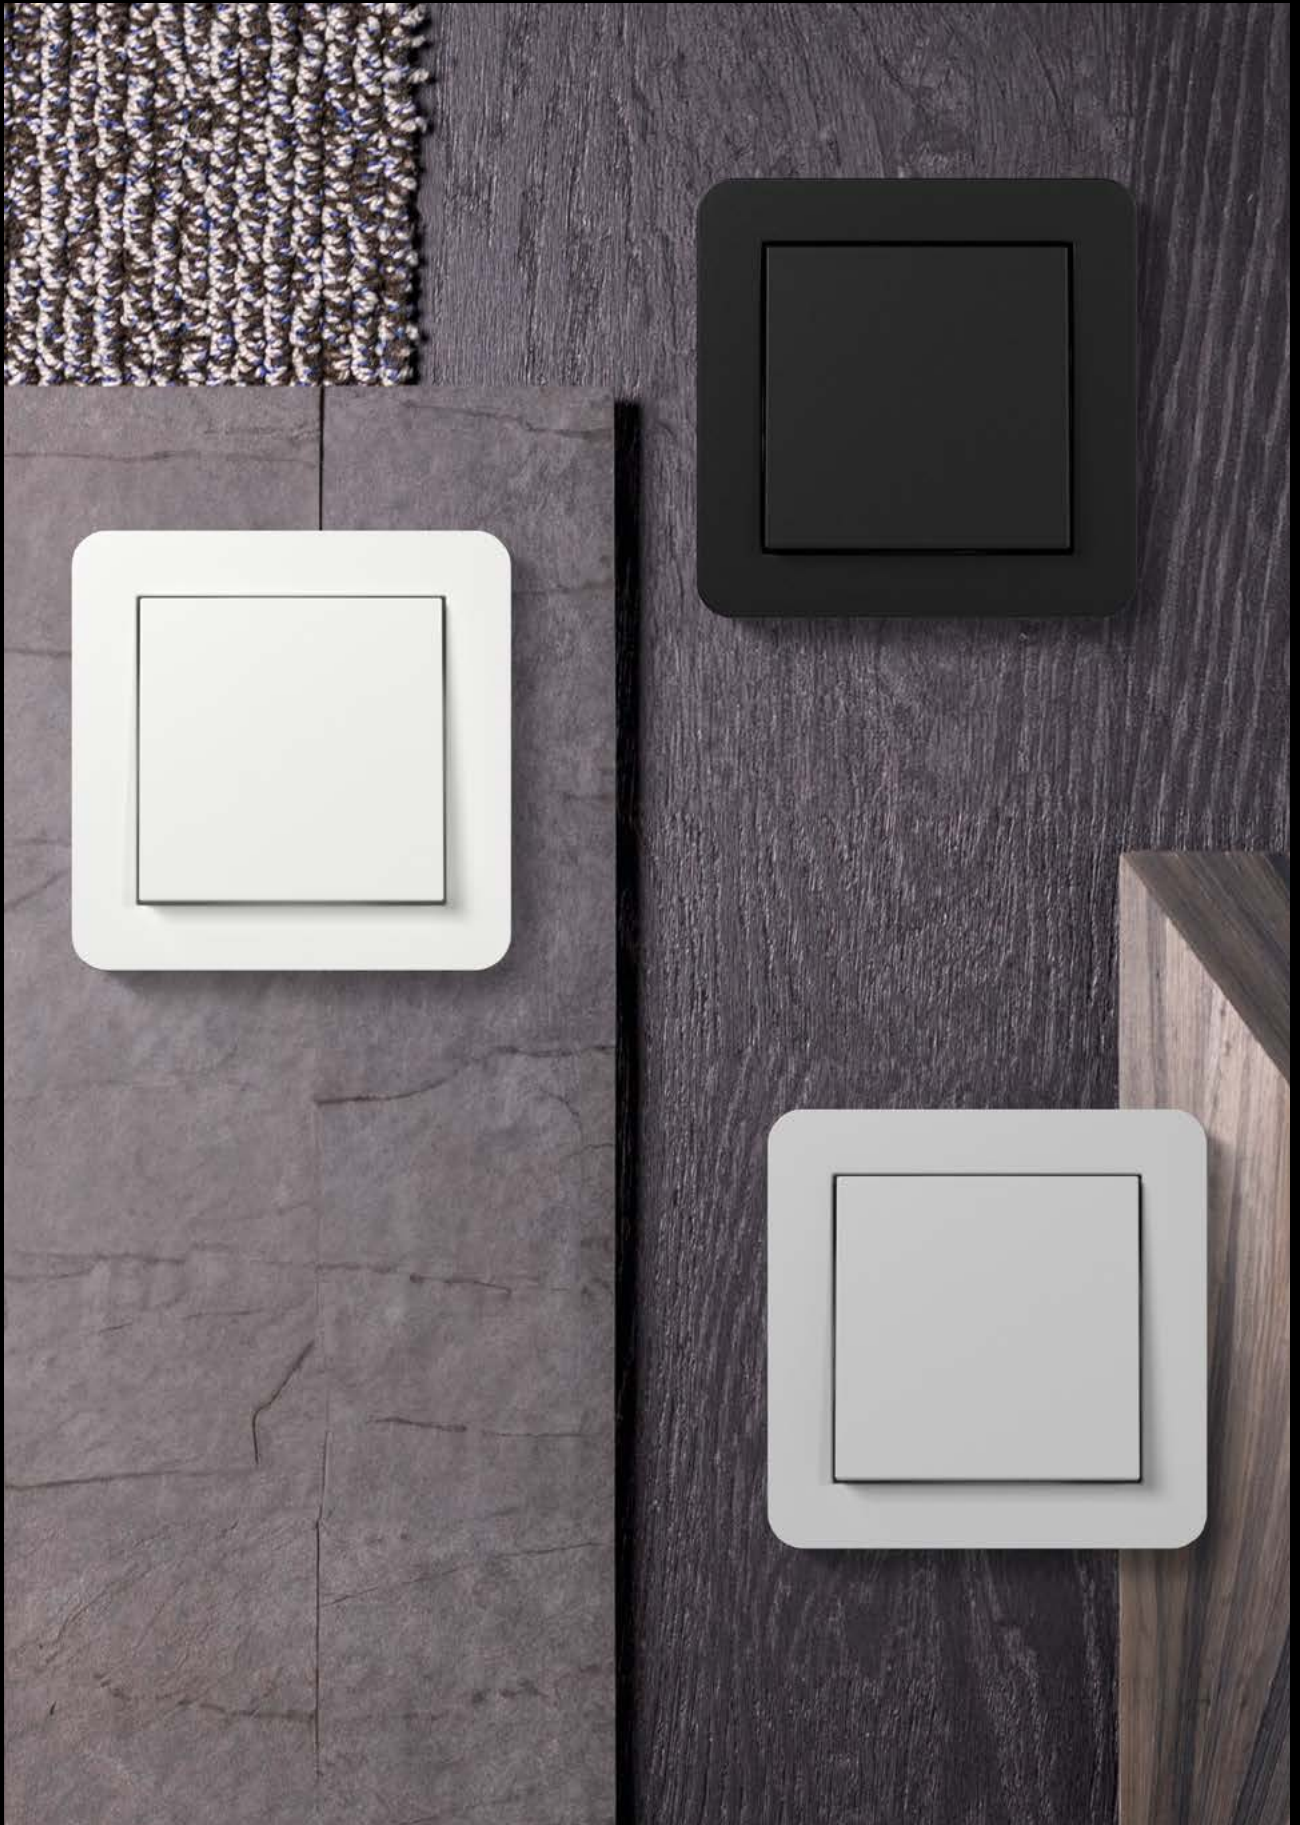

normal  
installation

System 55

- 01 Pure white matt
- 02 Pure white glossy
- 03 Grey matt
- 04 Anthracite
- 05 Black matt

Top: Gira E1 in anthracite  
Bottom: Gira E1 in pure white glossy

Gira E1 in pure white matt, black matt and grey matt