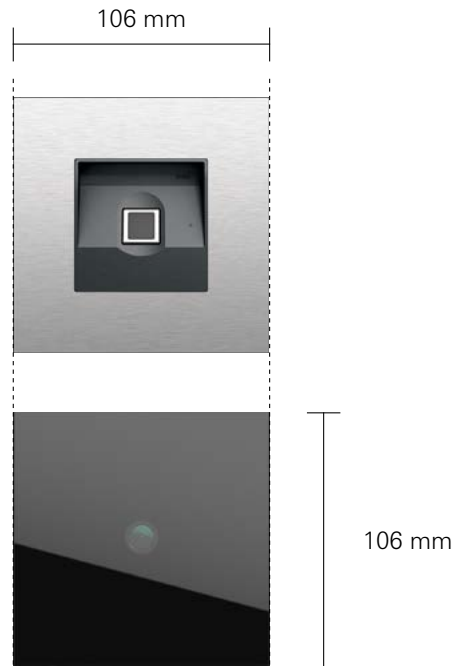

Showing off its flexibility before you've even said hello.

Five different design fronts and the modular nature of the components result in a system that can flexibly meet structural and aesthetic requirements in your outdoor space. The Gira System 106 can be arranged in a square or rectangle

shape and its modules can be freely combined, installed flush with the façade or surface-mounted. This makes every door station as individual as a first "hello".

		Kevin Snyder Lauren Anderson Frank Miller Susan Parker	Kevin Snyder Lauren Anderson Frank Miller Susan Parker	Gira System 106 in stainless steel
		Smith & Partner lawyers M&L Architects Novum IT Consulting 4Square Studio	Dentist Dr S. Bekker Notary Dr Jack Miller Marketing Agency B2C Three question marks Ltd.