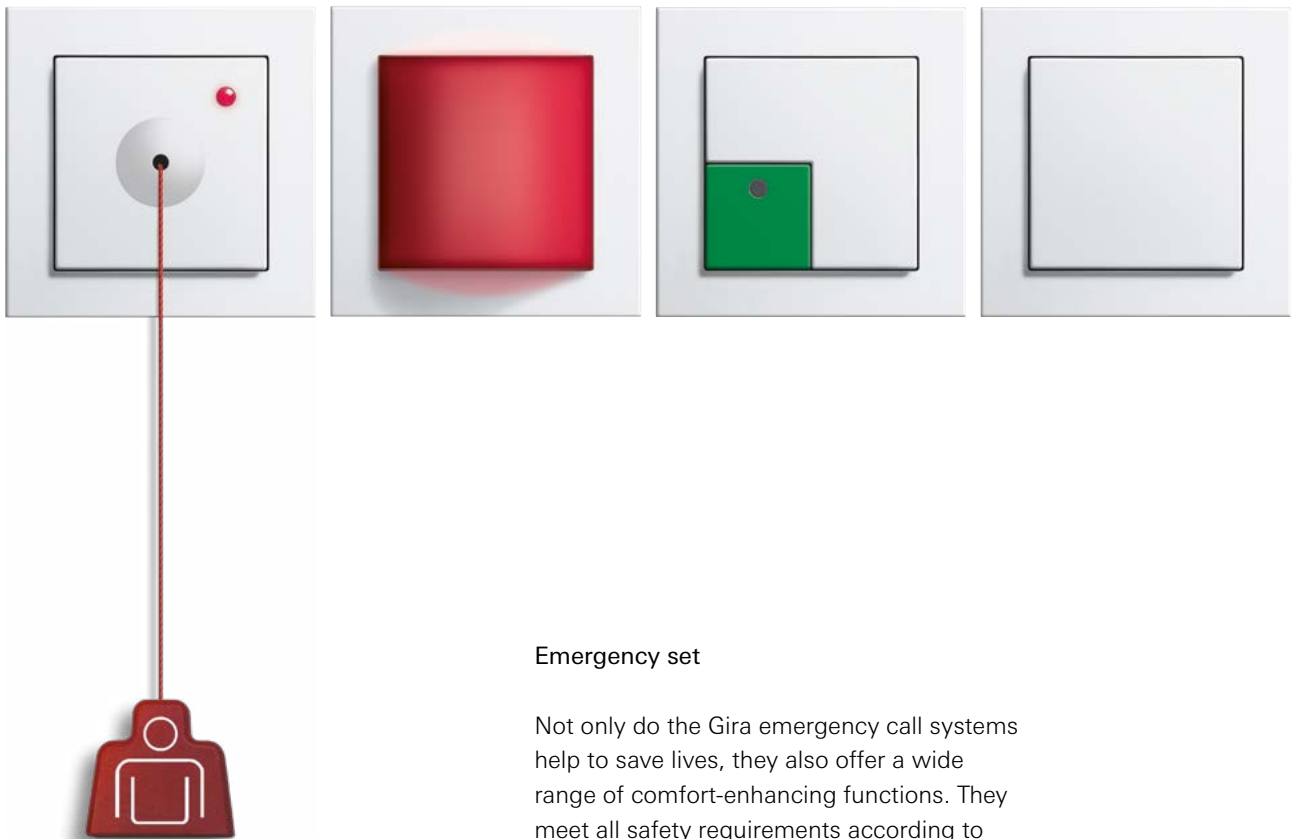

Increased safety, including in an emergency.

Emergency set

Not only do the Gira emergency call systems help to save lives, they also offer a wide range of comfort-enhancing functions. They meet all safety requirements according to DIN VDE 0834 and are available in a range of design lines. The emergency set for sanitary facilities consists of a call module, pull-cord button, switch-off button and power supply unit.

Gira emergency set in pure white matt