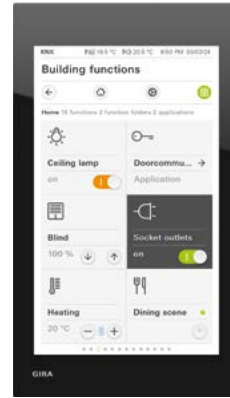

Gira G1, smarter multi-touch

With the smart Gira G1 central operating unit and its broad range of functions, lighting, blinds, heating and many other systems can be controlled intuitively, including via timers or automatically set times. It controls the Gira X1 or Gira HomeServer via the KNX installation or the eNet SMART HOME via a wireless connection and is suitable for both renovation projects and new builds.