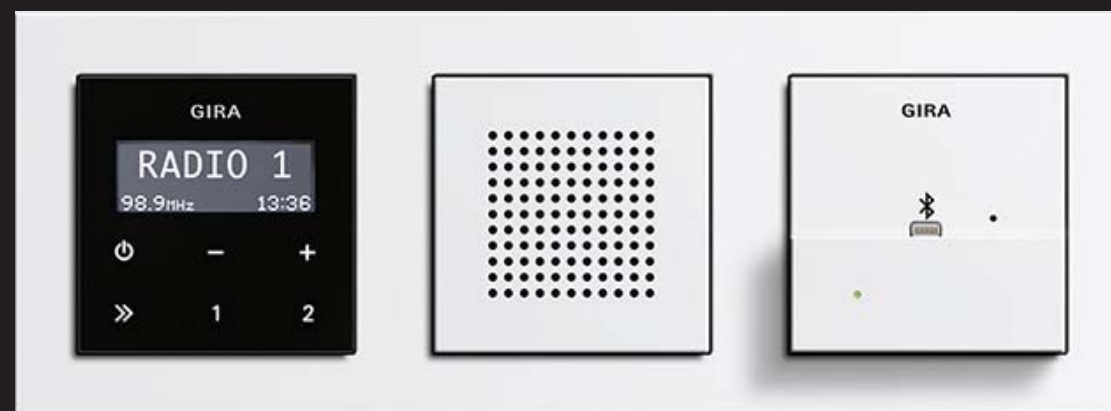

Gira RDS radio with docking station