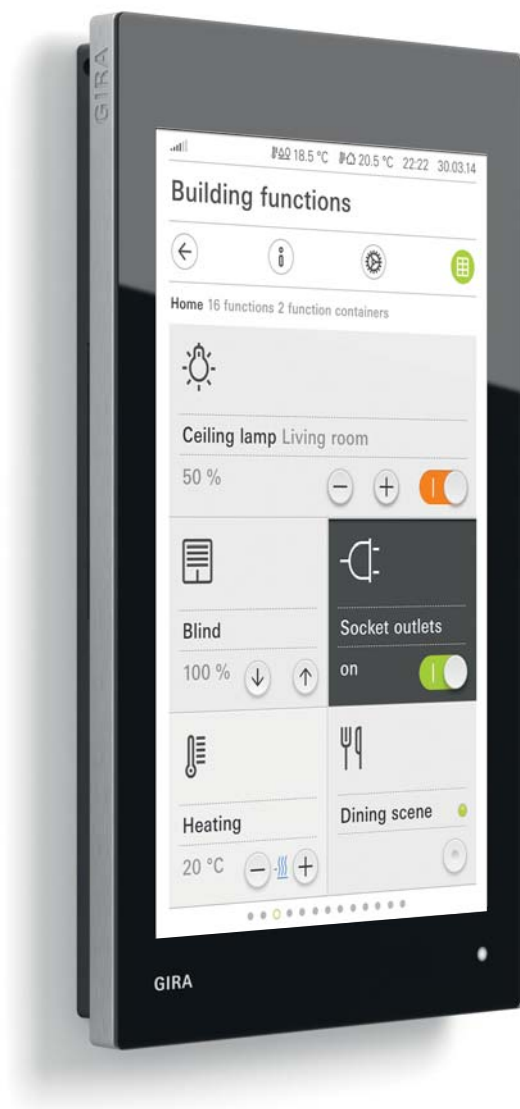

Gira KNX system

40 | Gira G1,
glass black/aluminium (Available starting 2015)