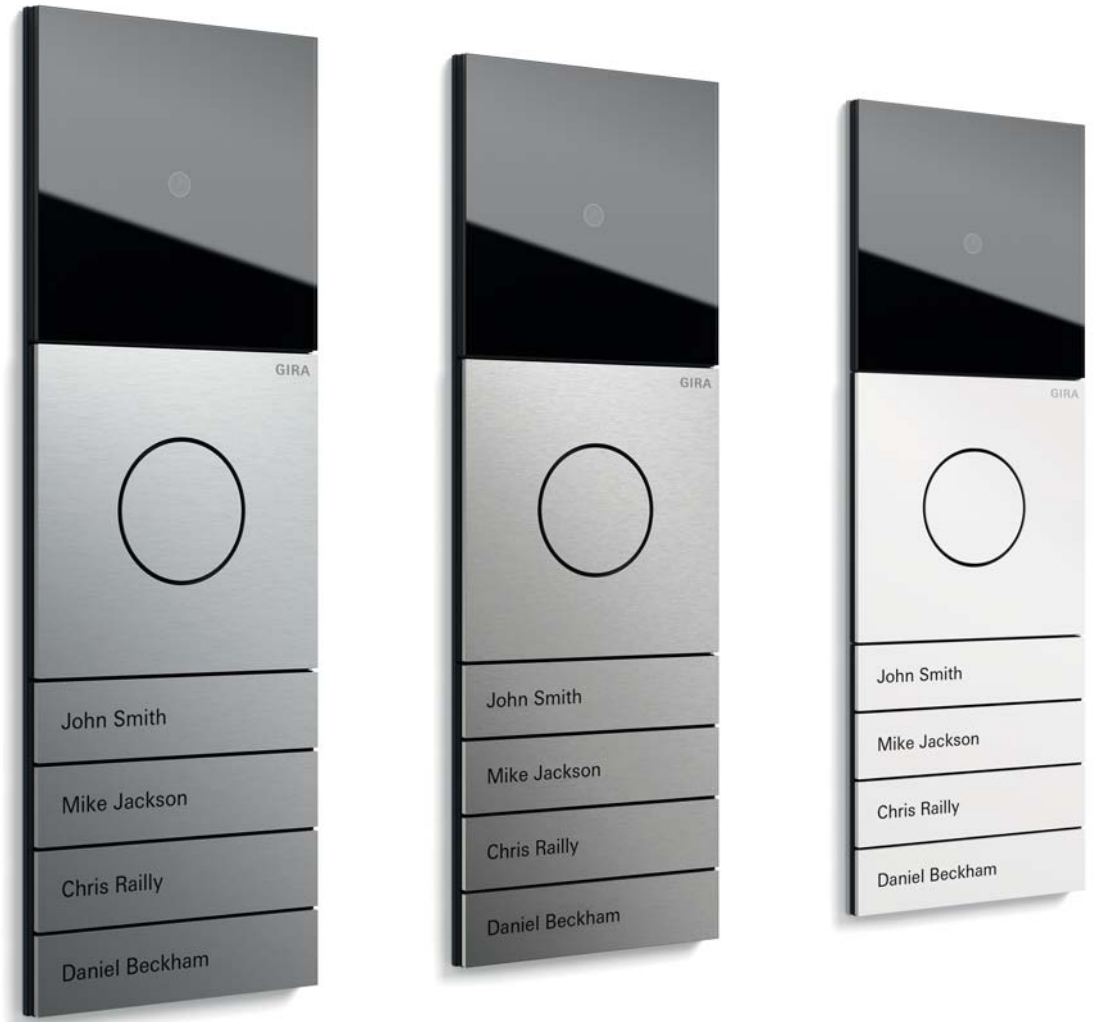

# Gira door communication system

46 | Gira surface-mounted home station video in the style of the switch range, Gira Esprit, glass black/pure white glossy

47 | Door communication in the Gira System 106 (Available starting 08/2015)