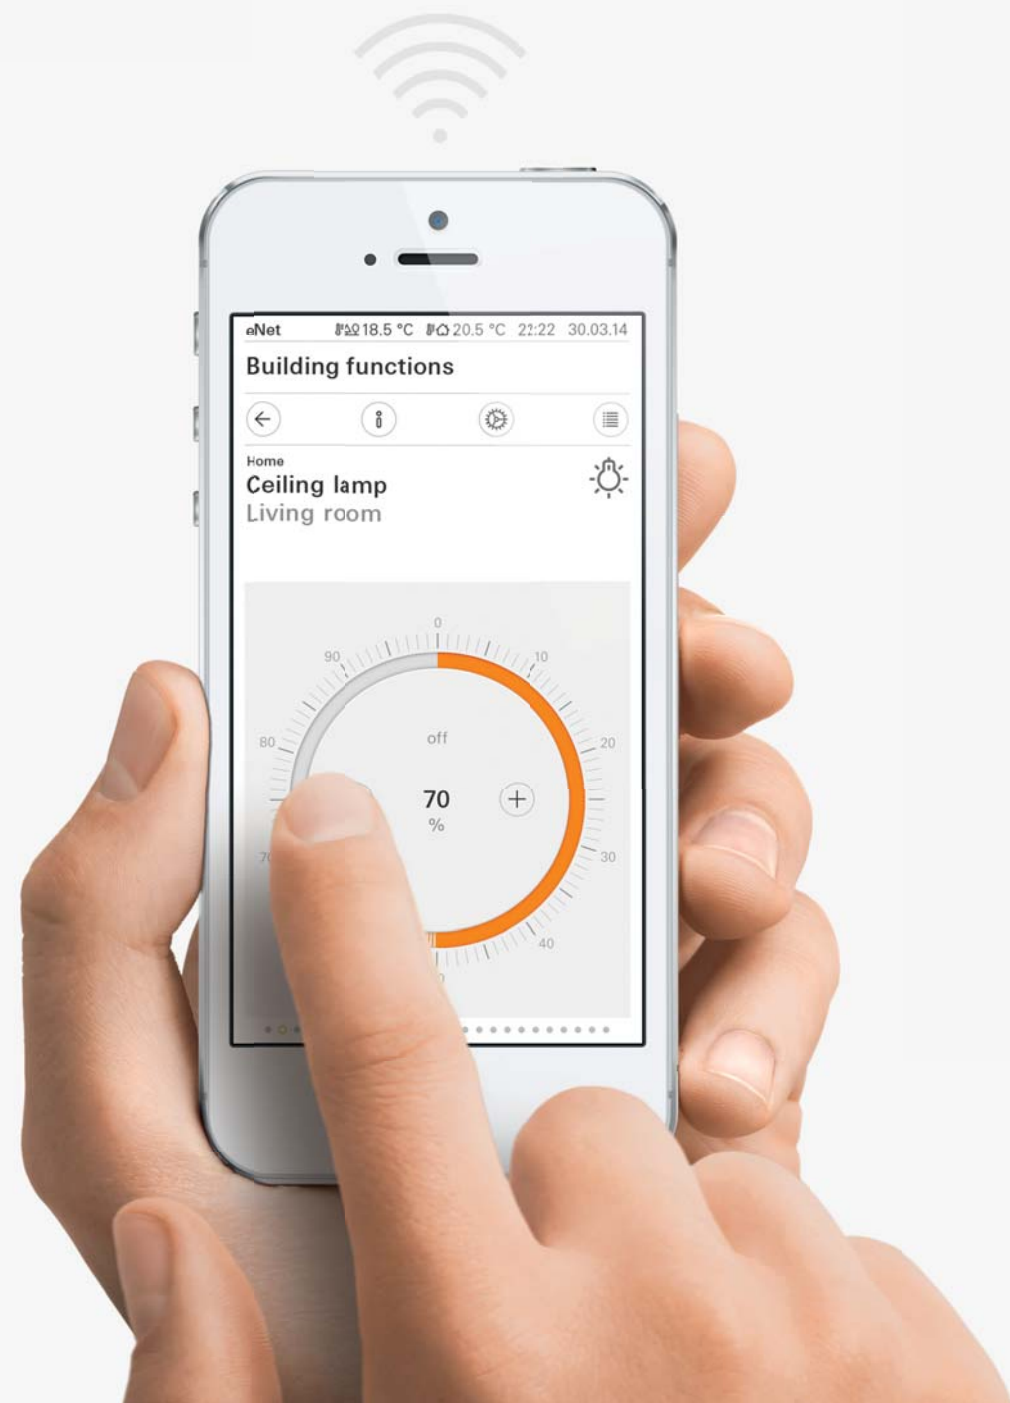

Gira eNet

Gira smoke alarm device Dual Q