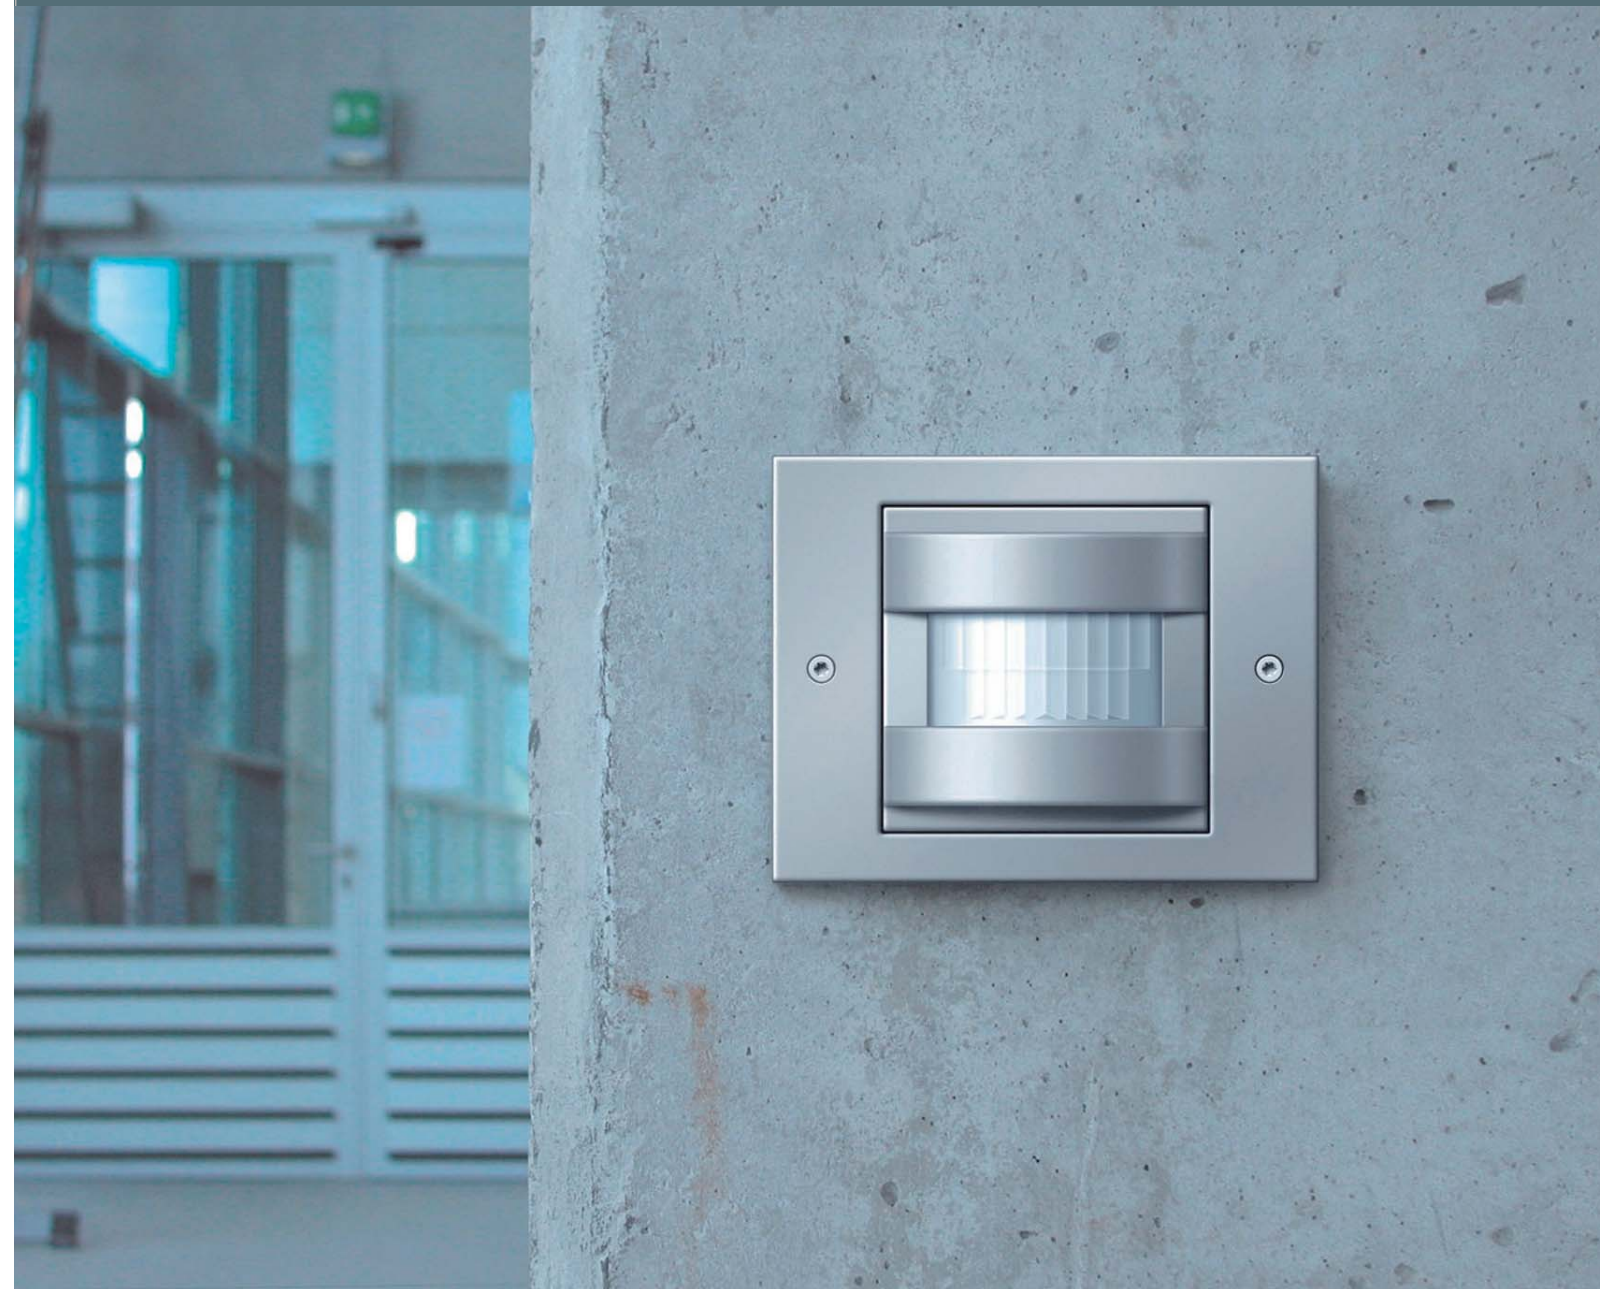

# Intelligent building technology from Gira

|   |                |
|---|----------------|
| <b>Gira function examples</b>                         | <b>36 – 59</b> |
| Gira user interface of the HomeServer 4 on the iPhone | 38             |
| Gira Control 19 Client                                | 39             |
| Gira G1   | 40             |
| Gira HomeServer 4                                     | 41             |
| Gira Control 9 Client                                 | 42             |
| Gira user interface of the HomeServer 4 on a notebook | 43             |
| Gira push button sensor 3                             | 44 – 45        |
| Gira door communication system                        | 46             |
| Door communication in the new Gira System 106         | 47             |
| Gira VideoTerminal                                    | 48             |
| Gira door station stainless steel                     | 49             |
| Gira G1   | 50             |
| Data and communication connection technology          | 51             |
| Gira USB power supply                                 | 52             |
| Gira RDS radio with docking station                   | 53             |
| Gira eNet   | 54             |
| Gira smoke alarm device Q                             | 55             |
| Gira Powerline communication system                   | 56             |
| Gira Sensotec LED                                     | 57             |
| Gira LED illumination with arrow pictogram            | 58             |
| Gira Touchdimmer                                      | 59             |
| <b>Gira switch ranges</b>                             | <b>60 – 65</b> |
| <b>Design awards</b>                                  | <b>66 – 67</b> |